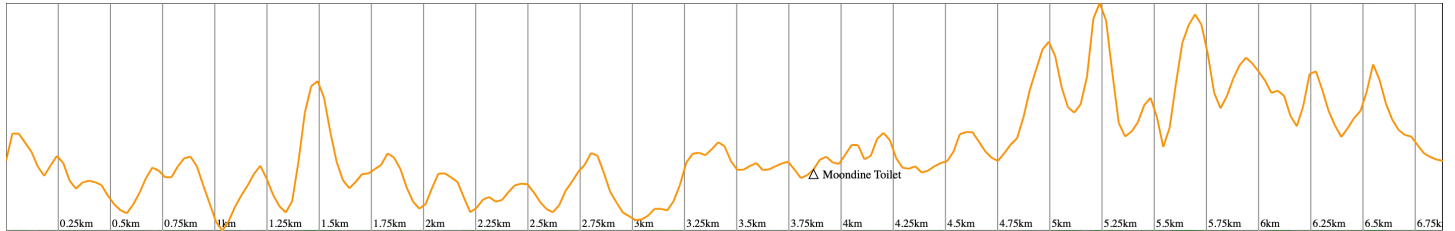

COURSE MAP & ELEVATION

GAIN: 48m | LOSS: 48m